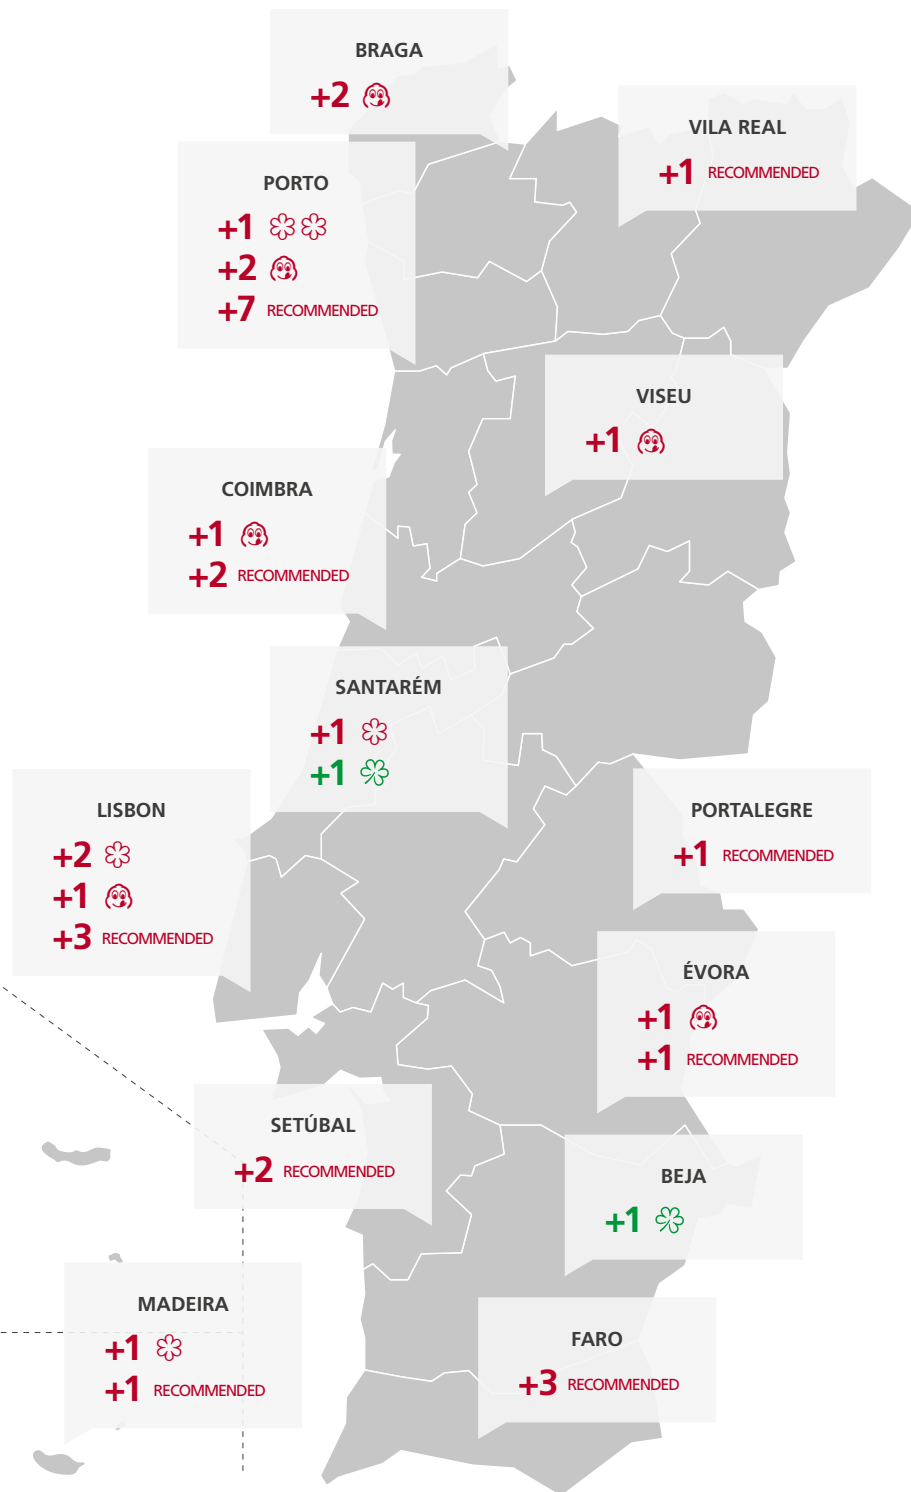

NEWS BY DISTRICT 2024

PORTUGAL